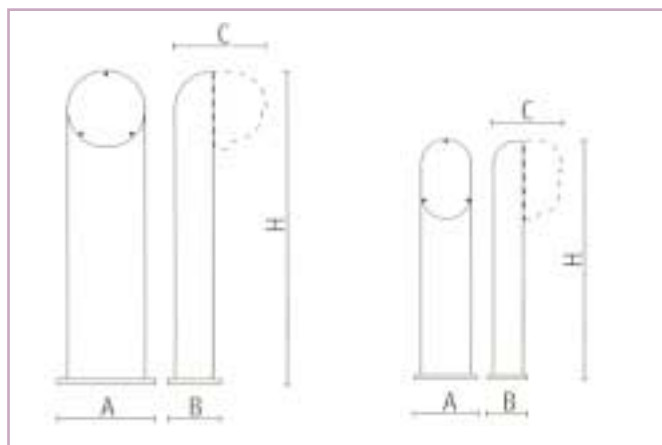

COLORS AVAILABLE

White, Silver, Anthracite

KASKO BOLLARDS AND POSTS

Model No.	Description	Dimensions (inches)			
3382	Bollard for Small Round Kasko	A = 9-41/64	B = 5 -29/32	C = 9-1/4	H = 32-11/16
3383	Bollard for Large Round Kasko	A = 12-19/32	B = 7-9/32	C = 11-13/16	H = 44-7/8
3381	Bollard for Oval Kasko	A = 9-41/64	B = 5-29/32	C = 8	H = 40-1/2